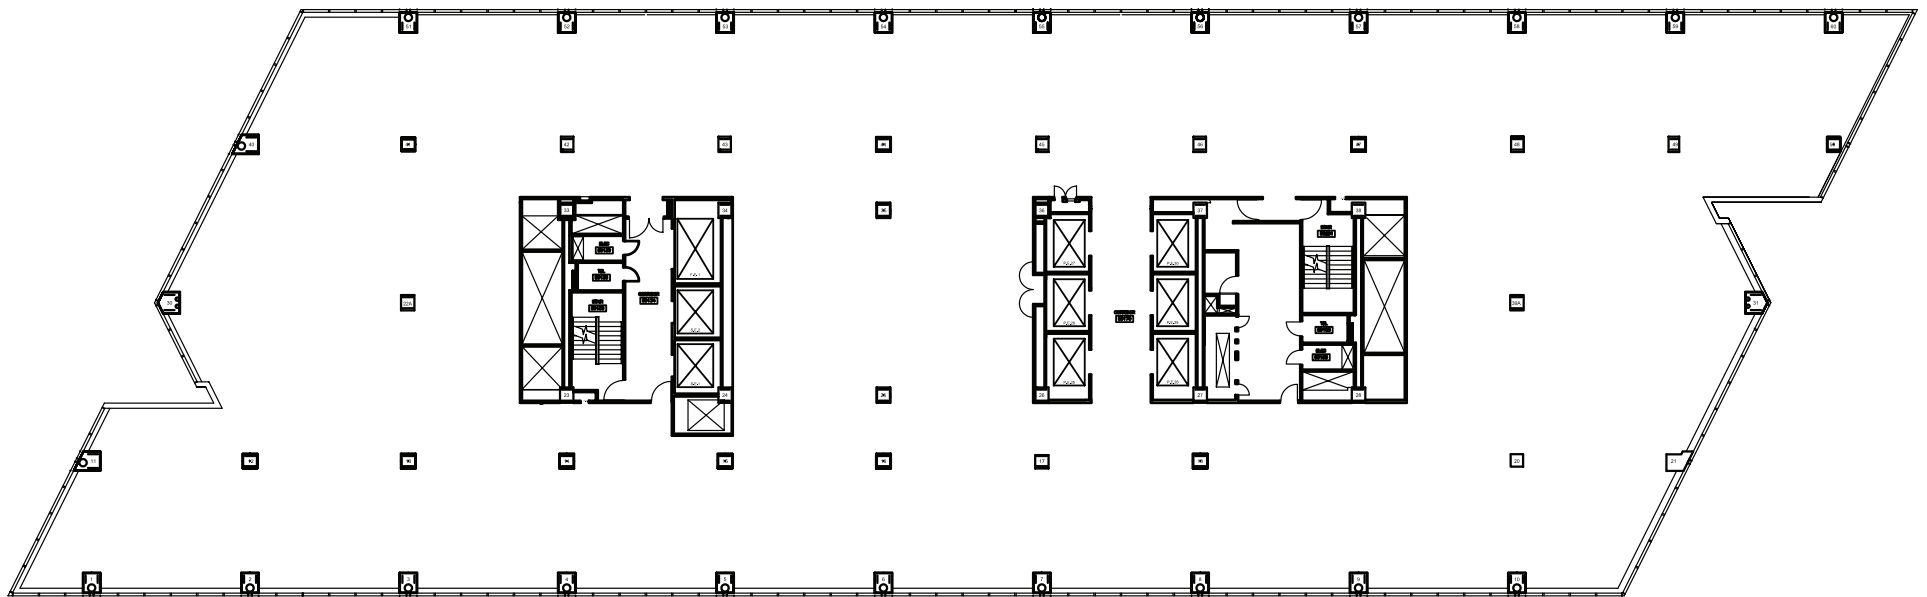

# SKY

Tenants enjoy floor-to-ceiling unimpeded views from every office on every side—the absolute best views in all of Boston.

JOHN HANCOCK  
TOWER

Floors 36-62  
30,000 SF