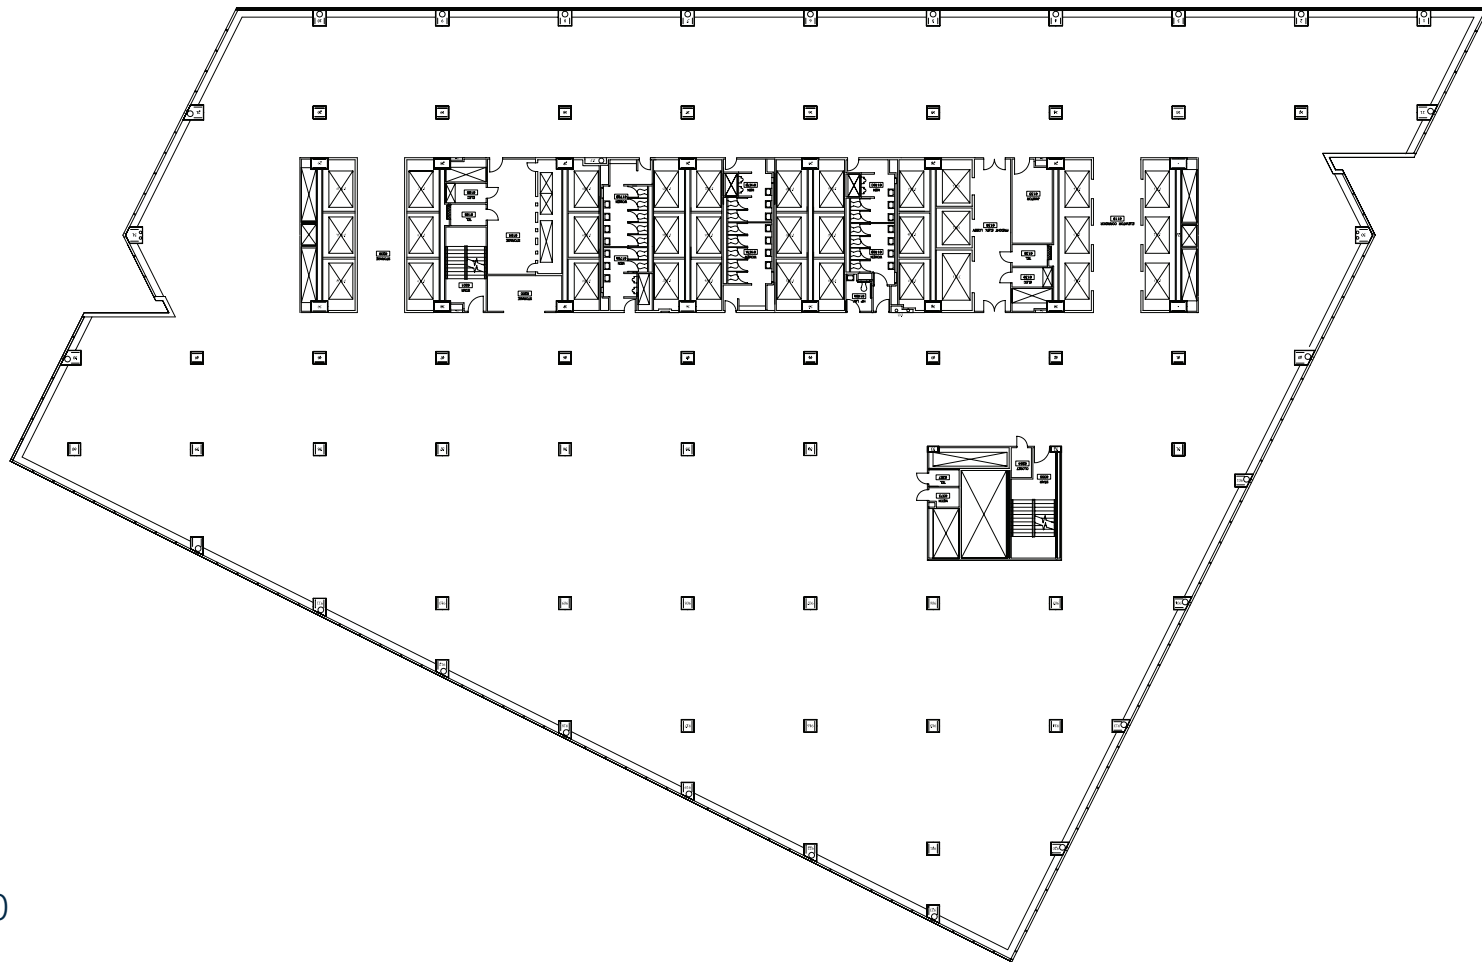

# COPLEY

Along with larger floor plates, tenants overlook historic Copley Square and Boston's Back Bay.

JOHN HANCOCK  
TOWER

Floors 1-10  
45,000 SF